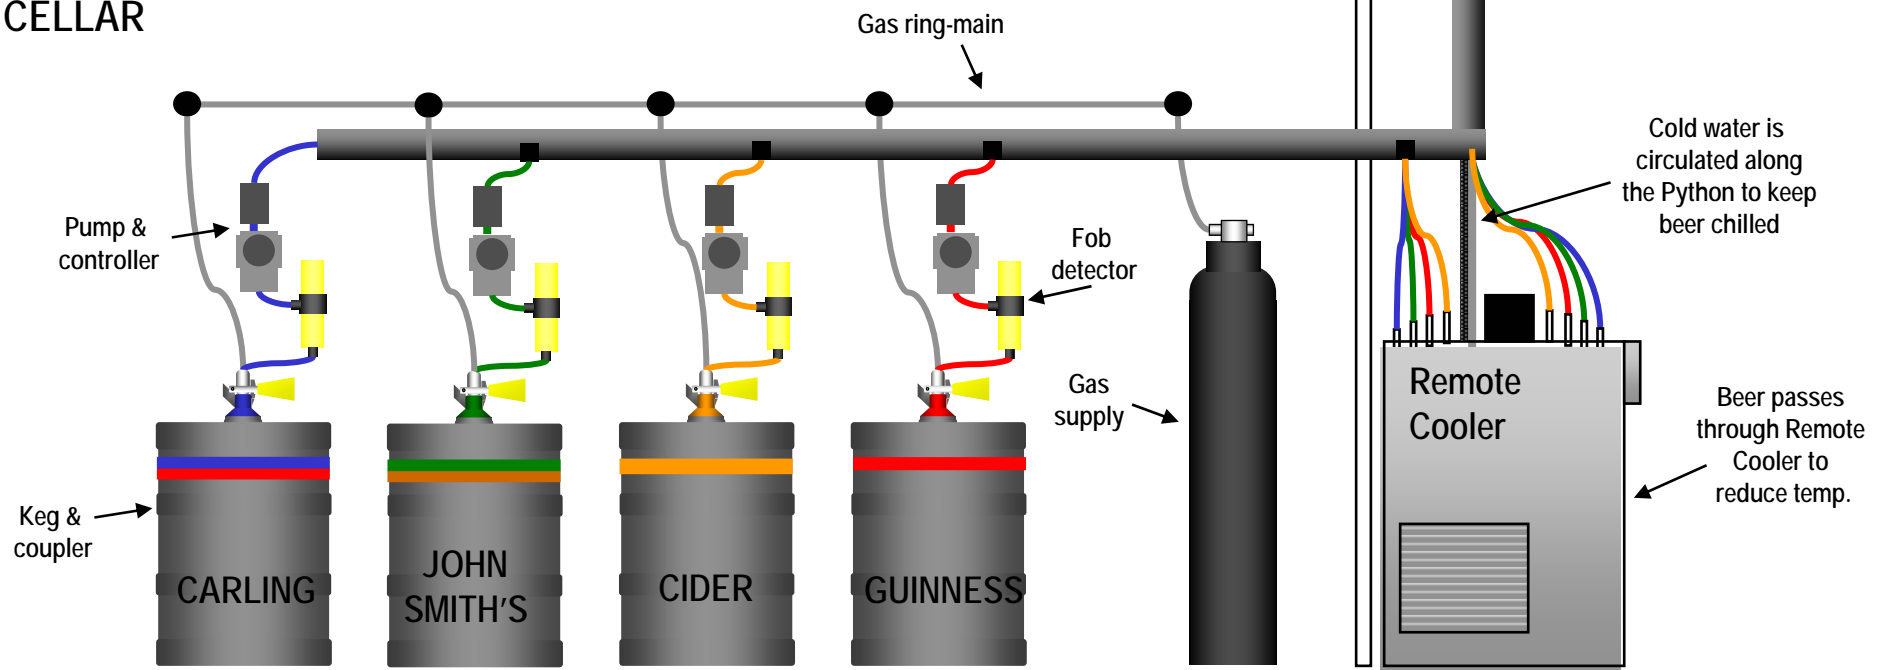

LOUNGE BAR

CELLAR

LOUNGE BAR

Key:

-  Branded. Brand-owner specific equip, not shared.
-  Generic equip. Shared use. Owned by Principle Brewer, traded under MBMS rules.
-  Generic equip. Owned by brewer using the line. Traded under MBMS rules.