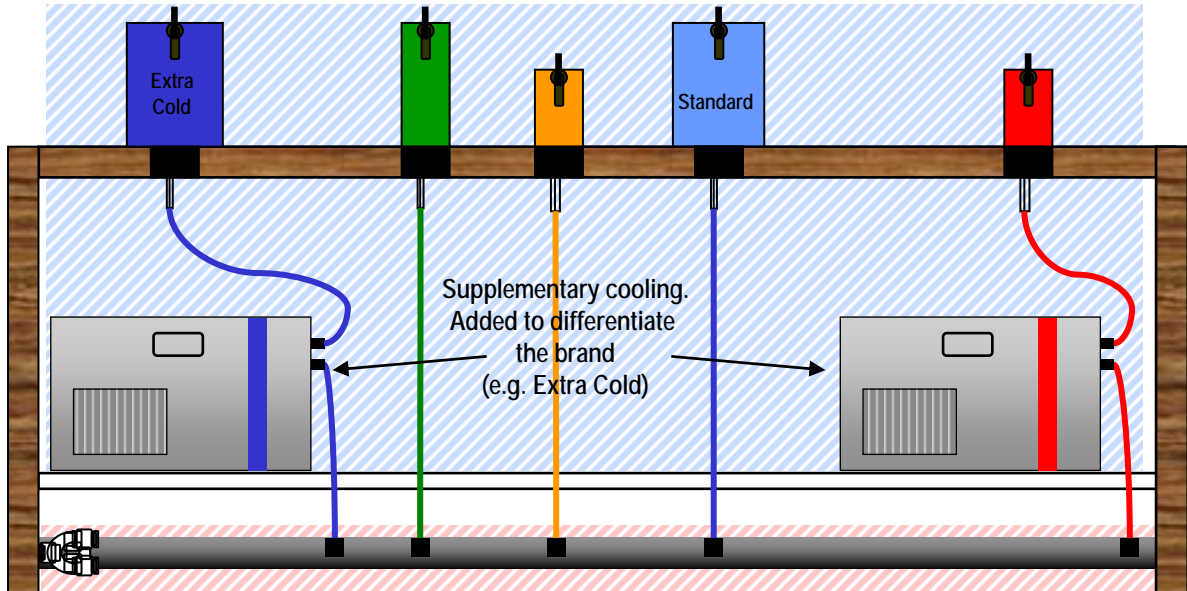

LOUNGE BAR

CELLAR

LOUNGE BAR

Key:

-  Branded. Brand-owner specific equip, not shared.
-  Generic equip. Shared use. Owned by Principle Brewer, traded under MBMS rules.
-  Generic equip. Owned by brewer using the line. Traded under MBMS rules.