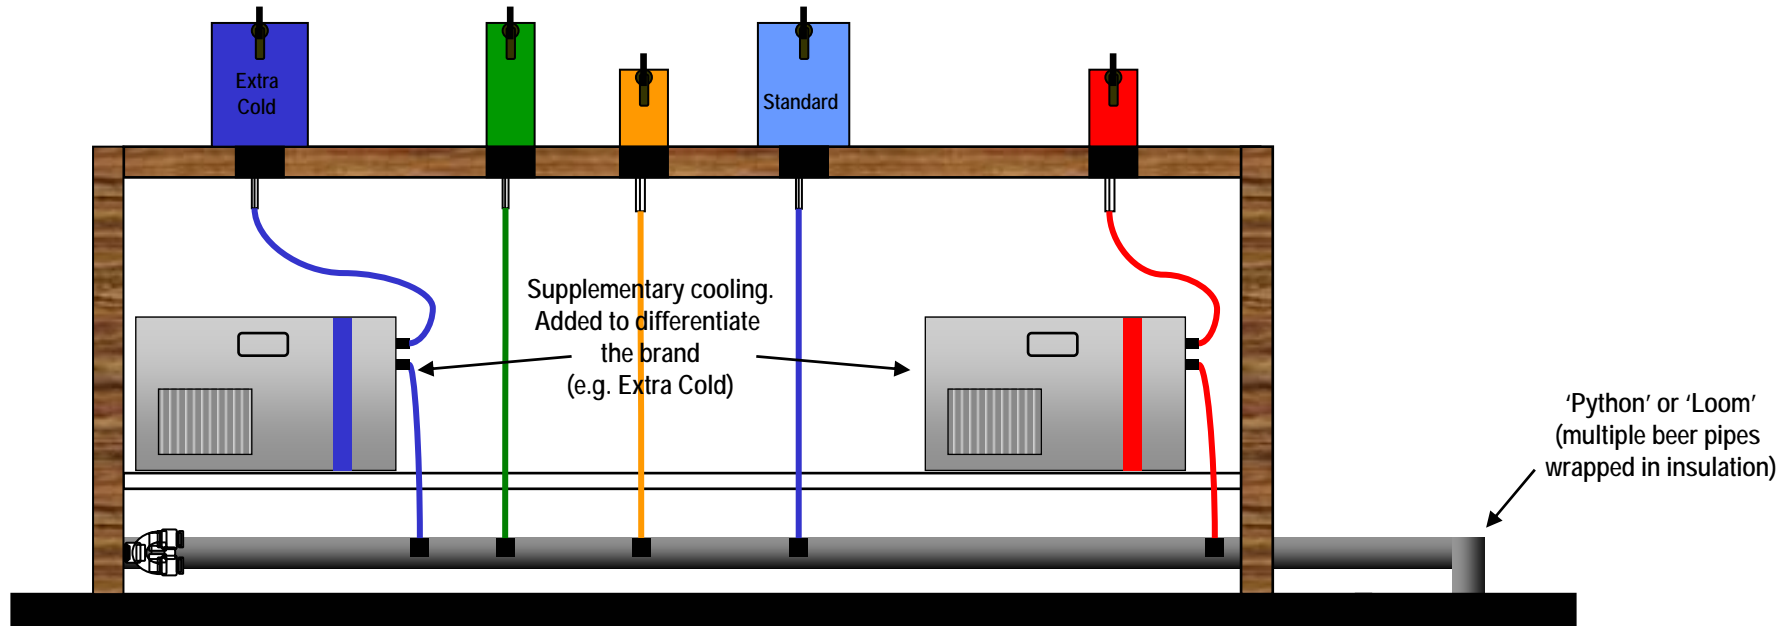

LOUNGE BAR

CELLAR

LOUNGE BAR

Key:

-  Branded. Brand-owner specific equip, not shared.
-  Generic equip. Shared use. Owned by Principle Brewer, traded under MBMS rules.
-  Generic equip. Owned by brewer using the line. Traded under MBMS rules.

CELLAR